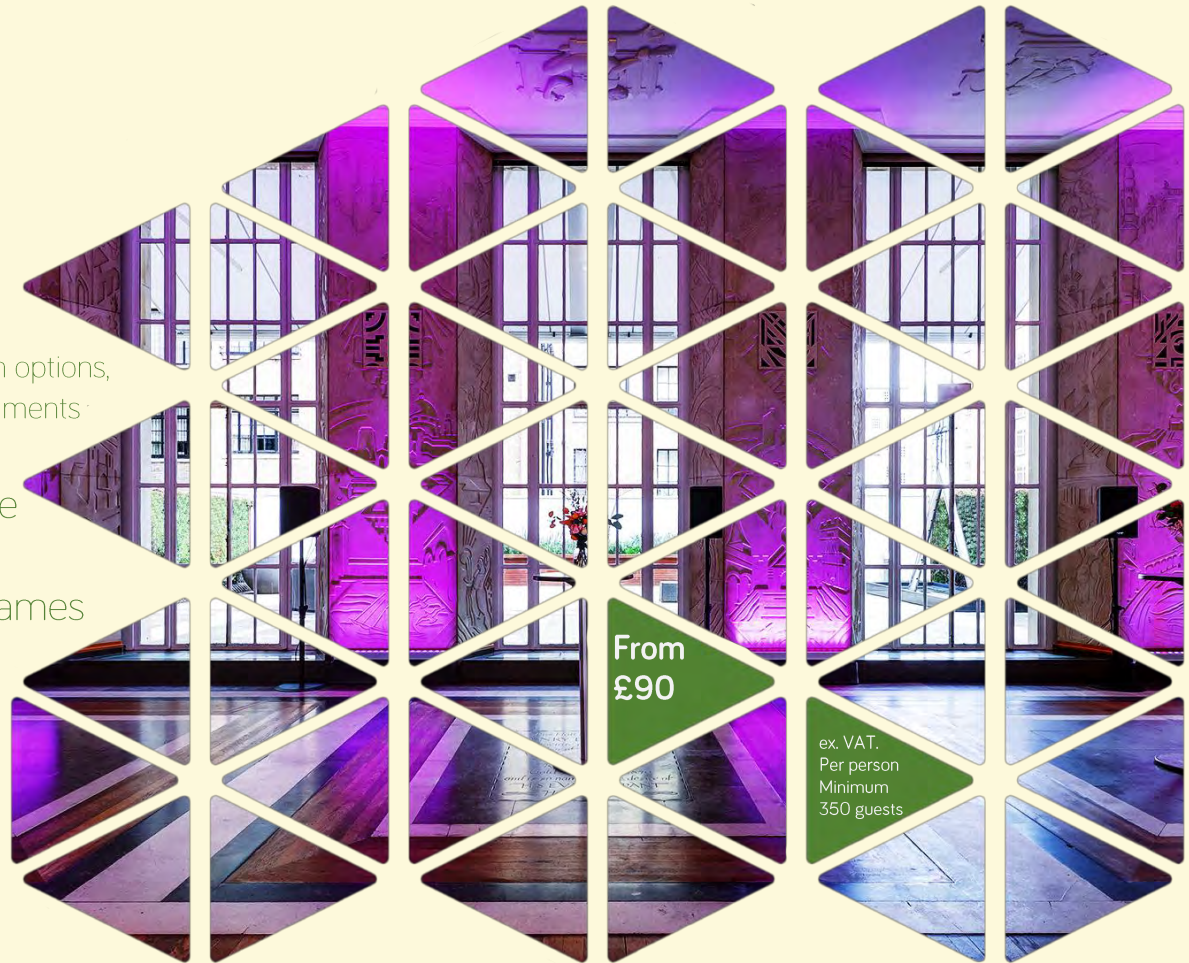

The Package

Your Summer Party Package includes everything you need

- ✦ The Florence Hall and Terrace
  - ✦ The space is yours 6–10pm
  - ✦ For 200+ guests, The RIBA Gallery and 1st floor landing is also included
- ✦ A cocktail on arrival
  - ▽ Alcohol-free options available
- ✦ The private barbeque
  - ✦ with four hot options including two vegan options, as well as a selection of salads and condiments
- ✦ Two interactive dessert stations
- ✦ One-hour unlimited bar with house wine, beer and soft drinks
- ✦ A selection of traditional garden games
- ✦ Your AV needs covered