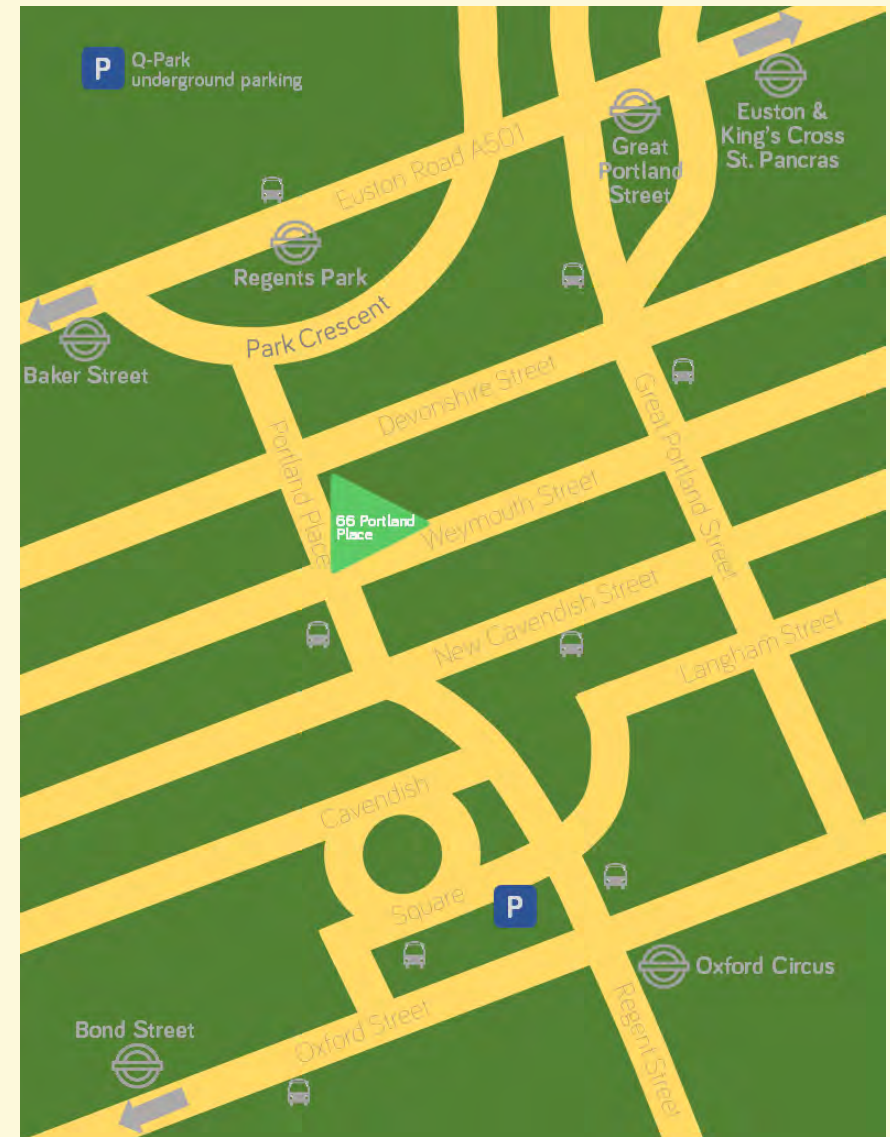

Value Added Tax & Tariffs

Please note, unless otherwise stated, prices quoted are exclusive of Value Added Tax (VAT).

[Send your enquiry now](#)

RIBA AT 66 PORTLAND PLACE
VENUES

Where's the party at?

66 Portland Place is very well connected by public transport, and in line with our sustainability goals, we recommend making use of public transport wherever possible.

The nearest train/Underground stations are:

- Regents Park (500m)
- Great Portland Street (500m)
- Oxford Circus (650m)
- Baker Street (965m)
- Bond Street (965m)*
- Euston (1300m)*
- Tottenham Court Road (1500m)*
- Marylebone (1500m)**
- King's Cross St. Pancras (2100m)*

*step-free access at this station

**step-free access available at this station for overground trains only

Many buses service the area.

The closest bus stops are:

- Portland Place (servicing routes 88, 453 and N18)
- Regent's Park (servicing routes 18, 27, 30, 205, N27 & N205)